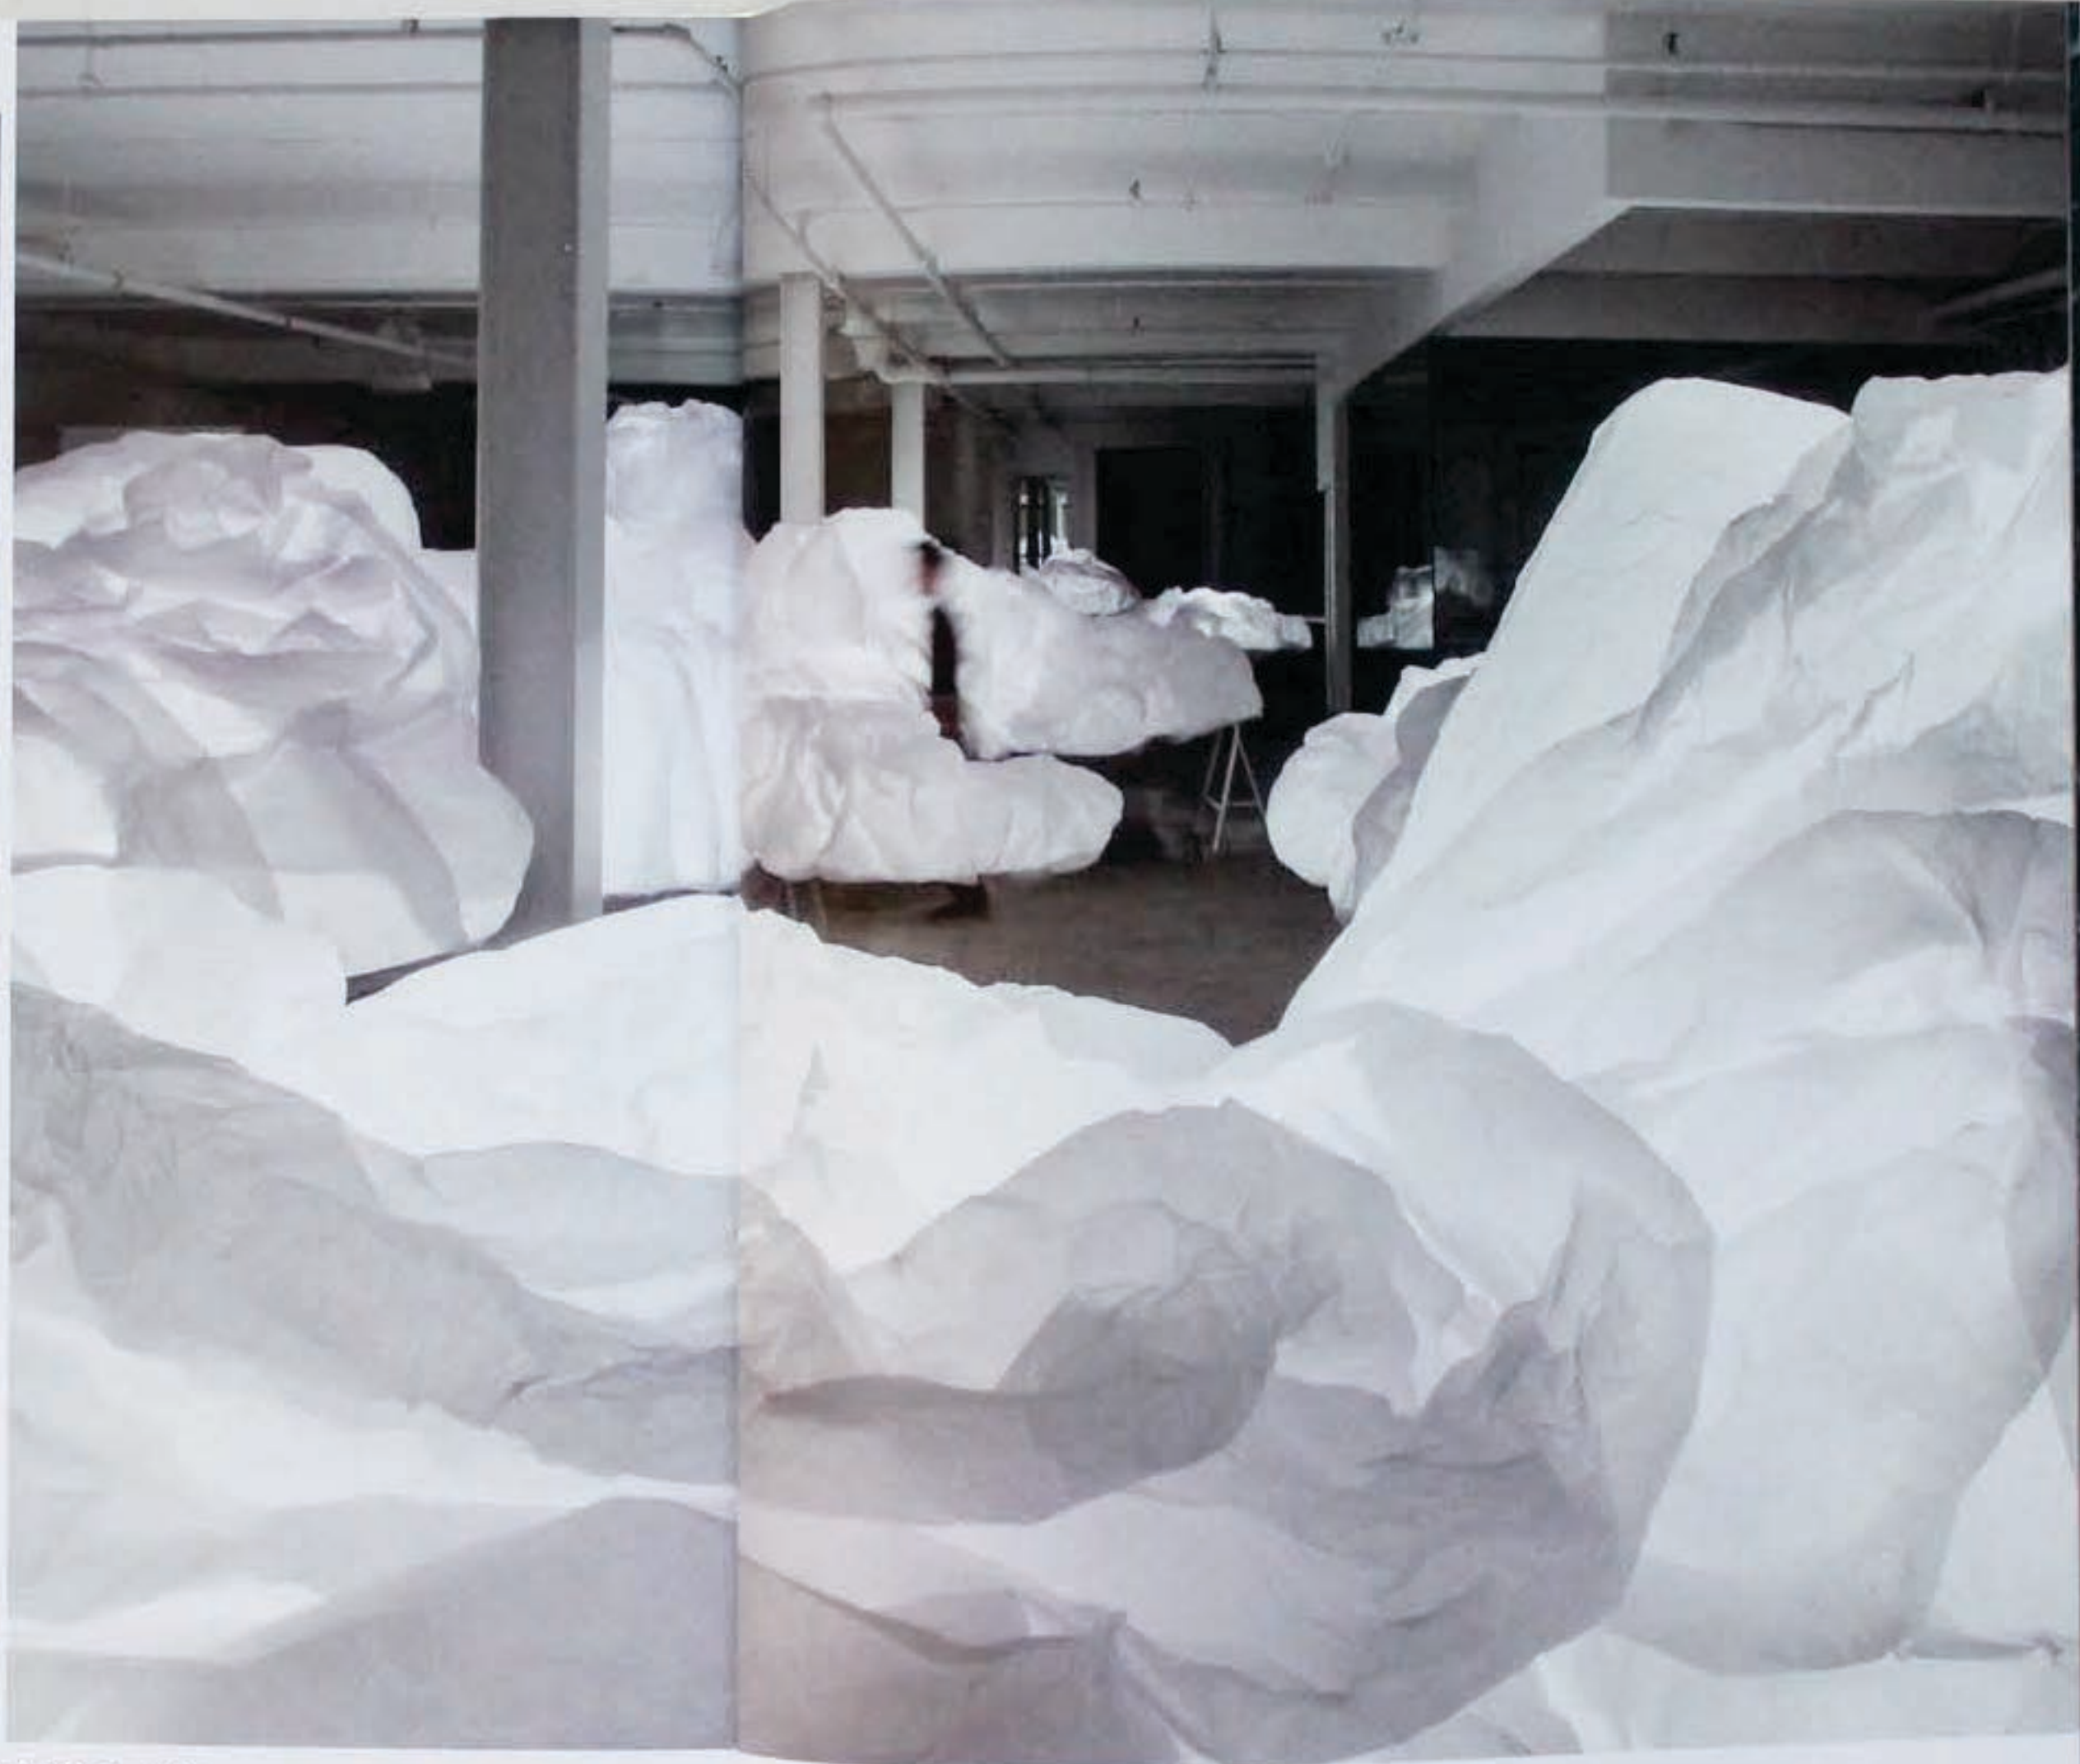

Cloud Installation | Mason Studio Toronto Design Office Festival 2013 | Toronto (CA)